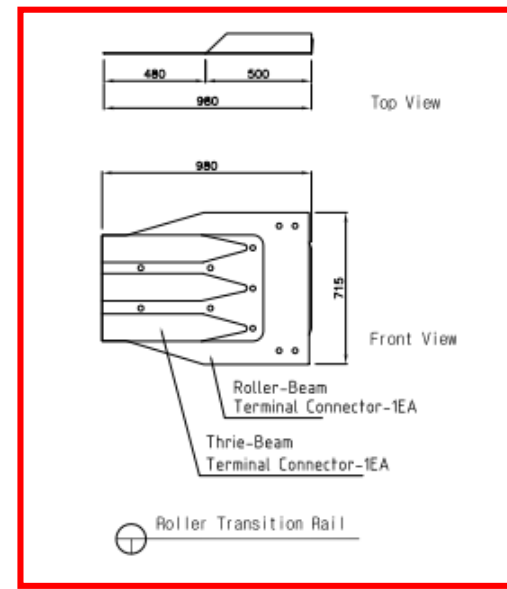

# Safety Roller (Transition-TL4)

PROJECT TITLE	DWG TITLE Safety Roller (Transition-TL4)	KSI Ltd. www.ks0486.com	CONSULT	CHECK	DESIGN	DRAWN	DATE	SCALE	DRAWING NO.	SHEET NO
---------------	---	----------------------------	---------	-------	--------	-------	------	-------	-------------	----------