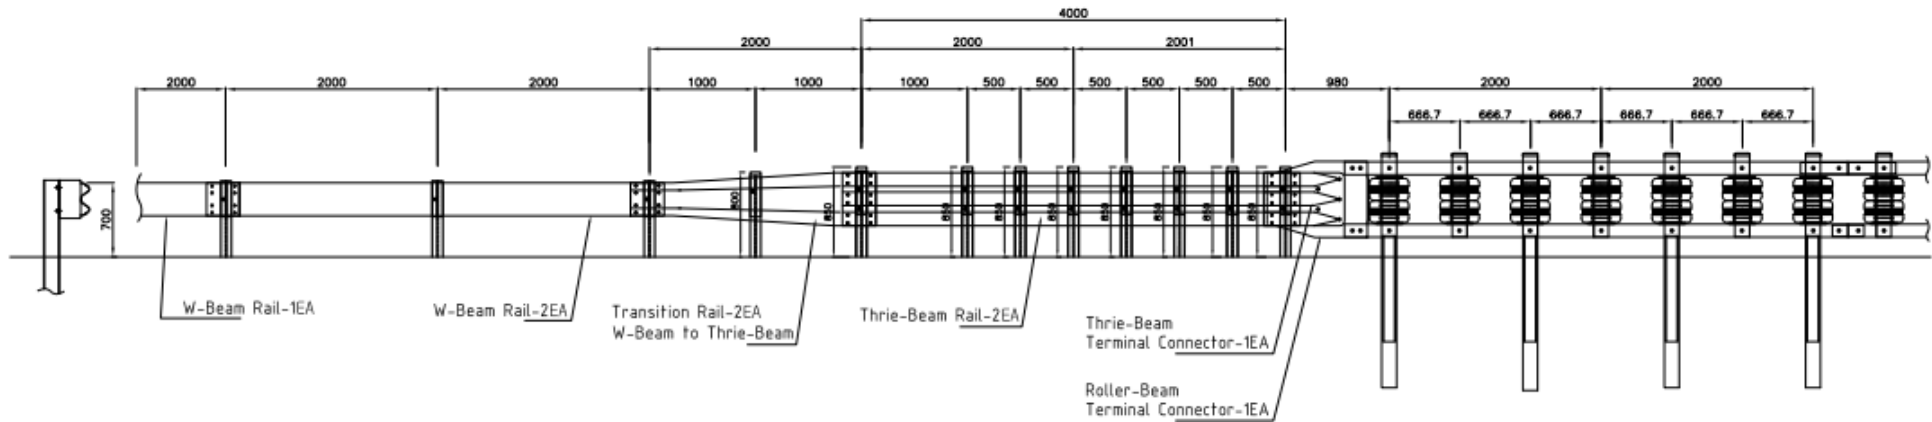

# Safety Roller (Transition-TL4)

PROJECT TITLE	DWG TITLE Safety Roller (Transition-TL4)	KSI Ltd. www.ks0486.com	CONSULT	CHECK	DESIGN	DRAWN	DATE	SCALE	DRAWING NO.	SHEET NO
---------------	---	----------------------------	---------	-------	--------	-------	------	-------	-------------	----------